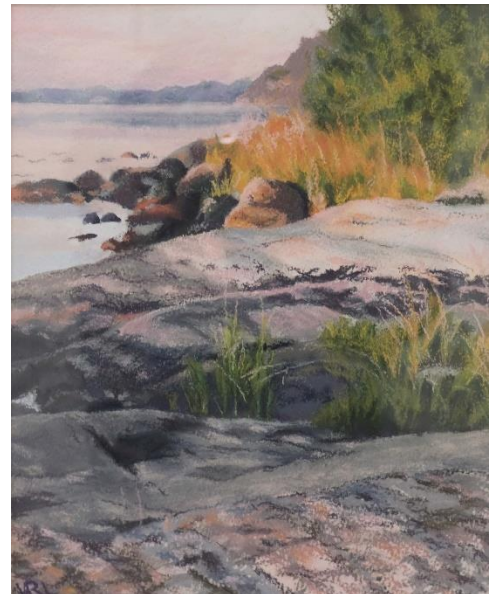

SPECIAL MERIT: Vicki Liszewski
Evening Glow, Pastel