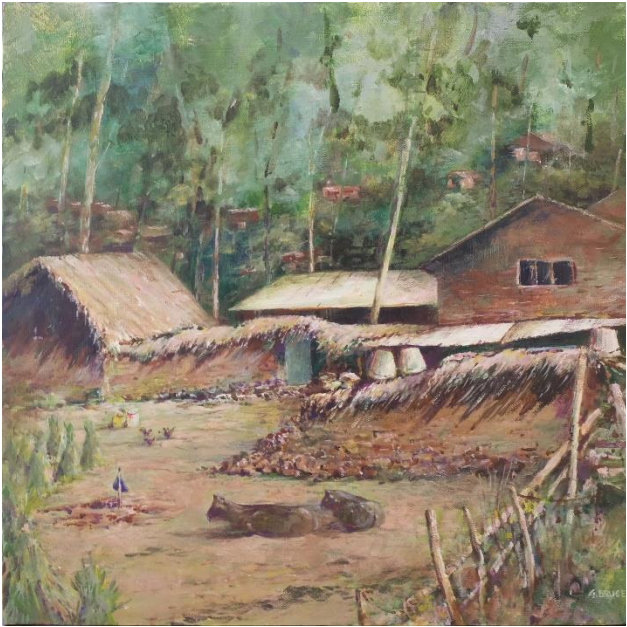

BEST OF SHOW: George Bruce
Peru Farm, Acrylics